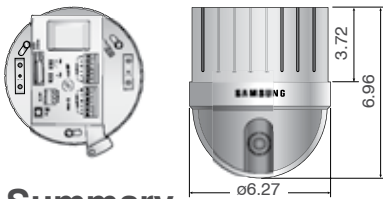

Dimensions (unit : in)

Rear Panel

Summary

The SCC-C6407 is the ultimate speed dome with all the expected innovative features in most surveillance systems. This product contains a 32X built-in optical lens and 10X digital zoom to offer up to 320X zoom capability. The camera can detect an object at great distance with high clarity via the auto focus function.

The Day/Night function allows the camera to automatically switch from color mode to black and white mode according to the light conditions to display the best picture quality. The camera also employs a WDR (Wide Dynamic Range) function that provides clear images even under severe backlight circumstances where illumination intensity can vary excessively.

Features

- 1/4 Inch Ex-View HAD CCD
- 480TV Lines Resolution
- Minimum Scene Illumination: 0.0005 Lux Color/ 0.00005 Lux B/W @ 15IRE, Sens-Up x160
- 32X Optical Zoom plus 10X Digital Zoom
- DSP (Digital Signal Processing)
- 360° Panning, 0° ~ 180° Tilting
- Motion Detection
- 12 Mosaic Privacy Zones
- 8 Alarm Inputs, 3 Alarm Outputs
- OSD (On Screen Display)
- AC24V (60Hz)

Recommended Accessories

- **GV-TRAN-24-40LED, 24VAC, 40VA**, Class II plug in transformer
- **SADT-100WM**, Wall mount, indoor/outdoor, requires housing
- **SADT-100CM**, Ceiling mount, indoor/outdoor, requires housing
- **SADT-100PM**, Pole mount, indoor/outdoor, requires SADT-100WM
- **SADT-110CM**, Corner mount, indoor/outdoor, requires SADT-100WM
- **SBR-100DCM**, Indoor ceiling mount bracket for recessed application
- **SHG-120**, Metal indoor housing, requires wall or ceiling mount
- **SHG-220**, Metal outdoor housing w/ Heater & Blower, requires wall or ceiling mount
- **SSC-2000**, System Keyboard w/ touch screen graphic-LCD Panel and DVR Control

*See accessories page for more options

SAMSUNG | GVI Security • Phone: 972-245-7353 • Fax: 972-245-7333
This product specification is also available in pdf format at www.samsung-security.com

Specifications